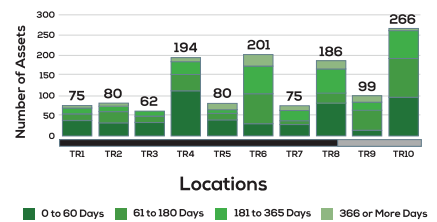

## Safety and Maintenance

Track tool maintenance schedules and identify potential safety issues

Complete tool management for professionals.

Assets Currently Checked-out

Assets Due for Maintenance

Last Physical Counts