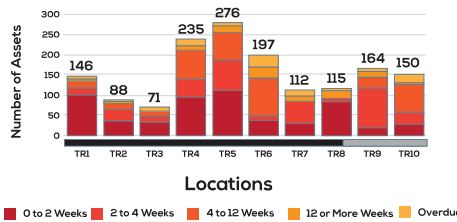

## Metrics and Reports

Gain insight into your toolroom inventory, usage, history and cost

## Safety and Maintenance

Track tool maintenance schedules and identify potential safety issues

Complete tool management for professionals.

Assets Currently Checked-out

Assets Due for Maintenance

Last Physical Counts